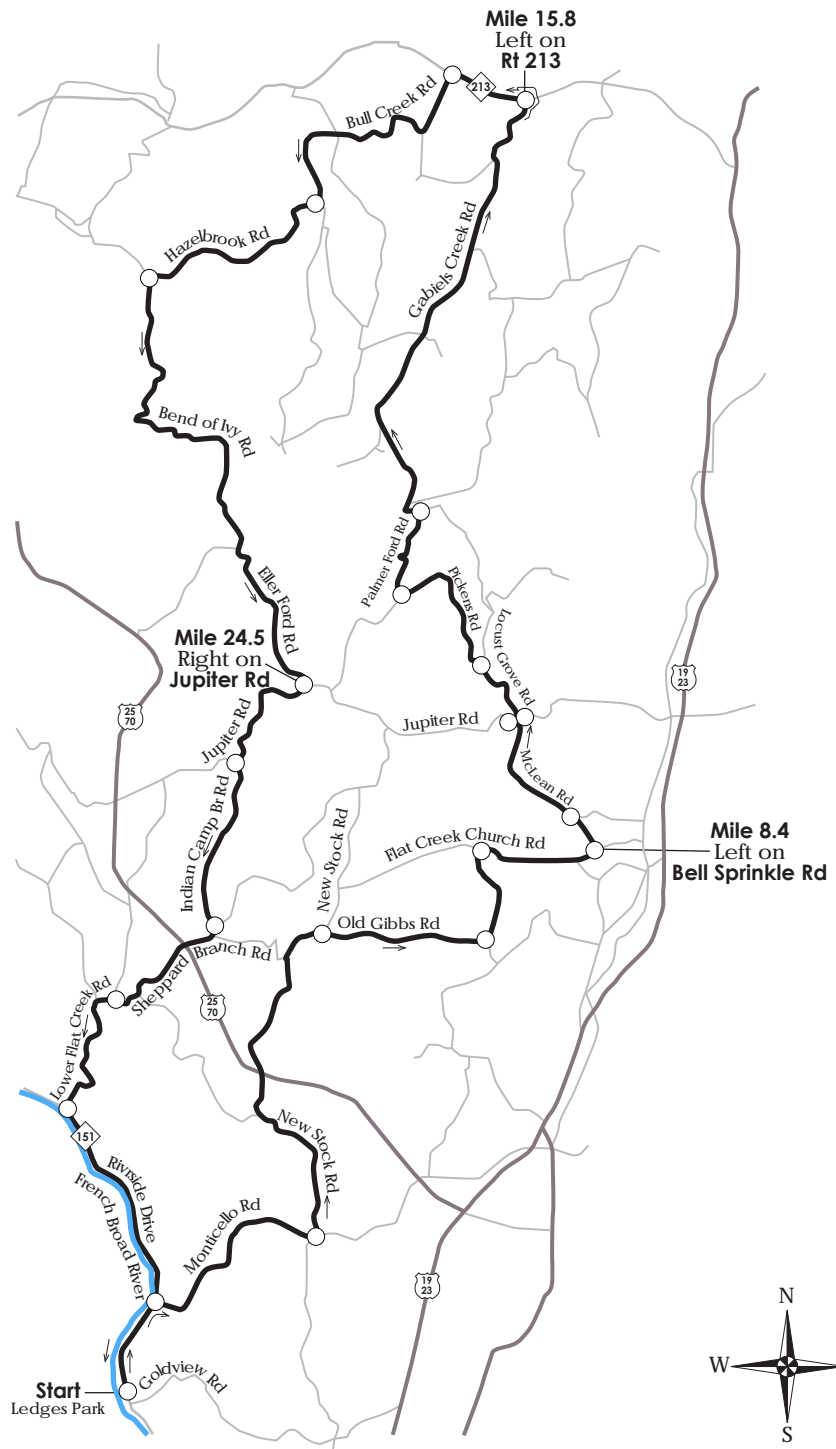

Kris Crossing Jupiter

Profile