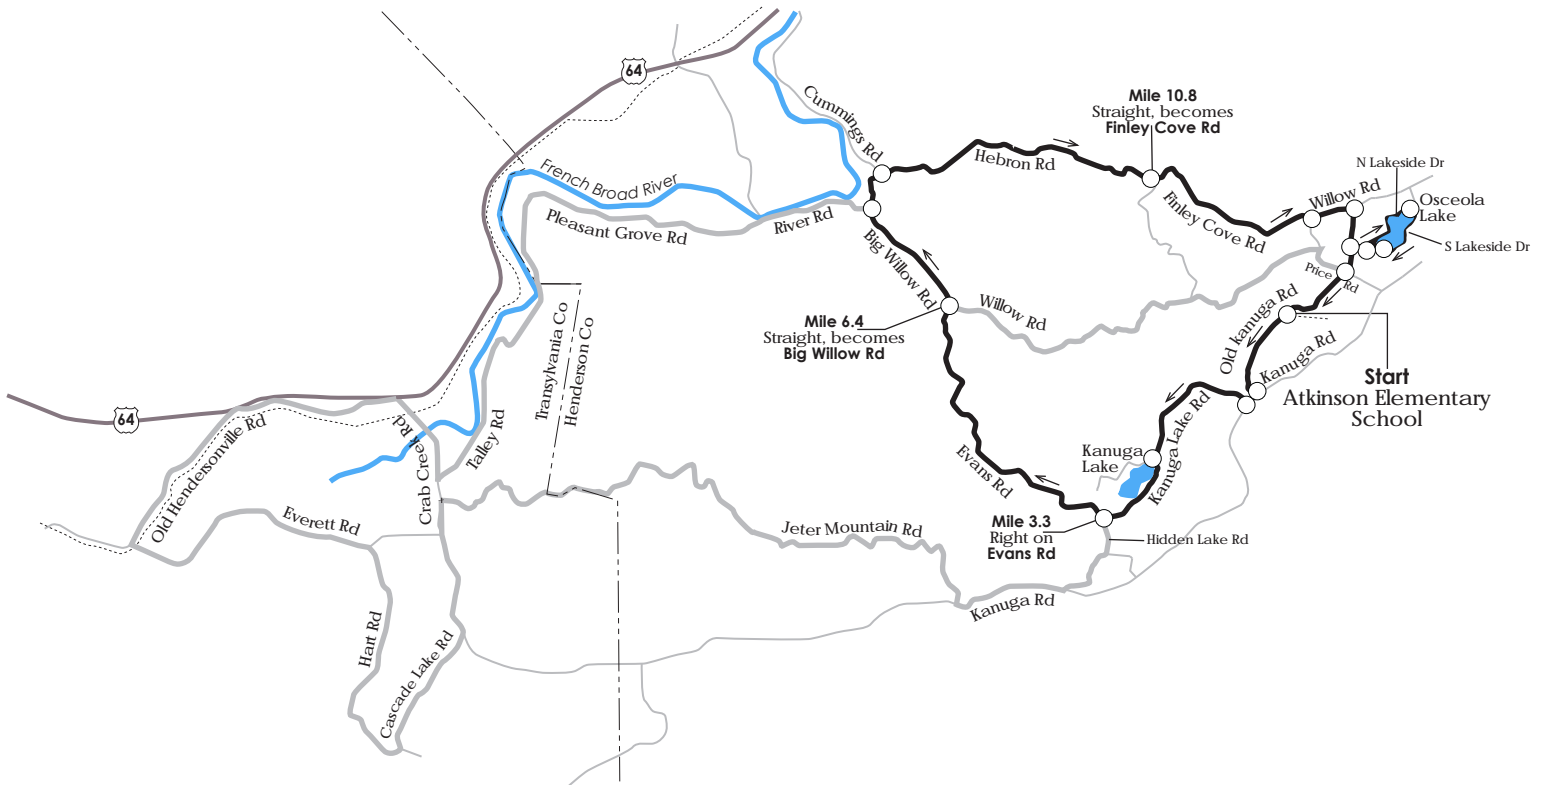

Apple Festival Moderate Ride