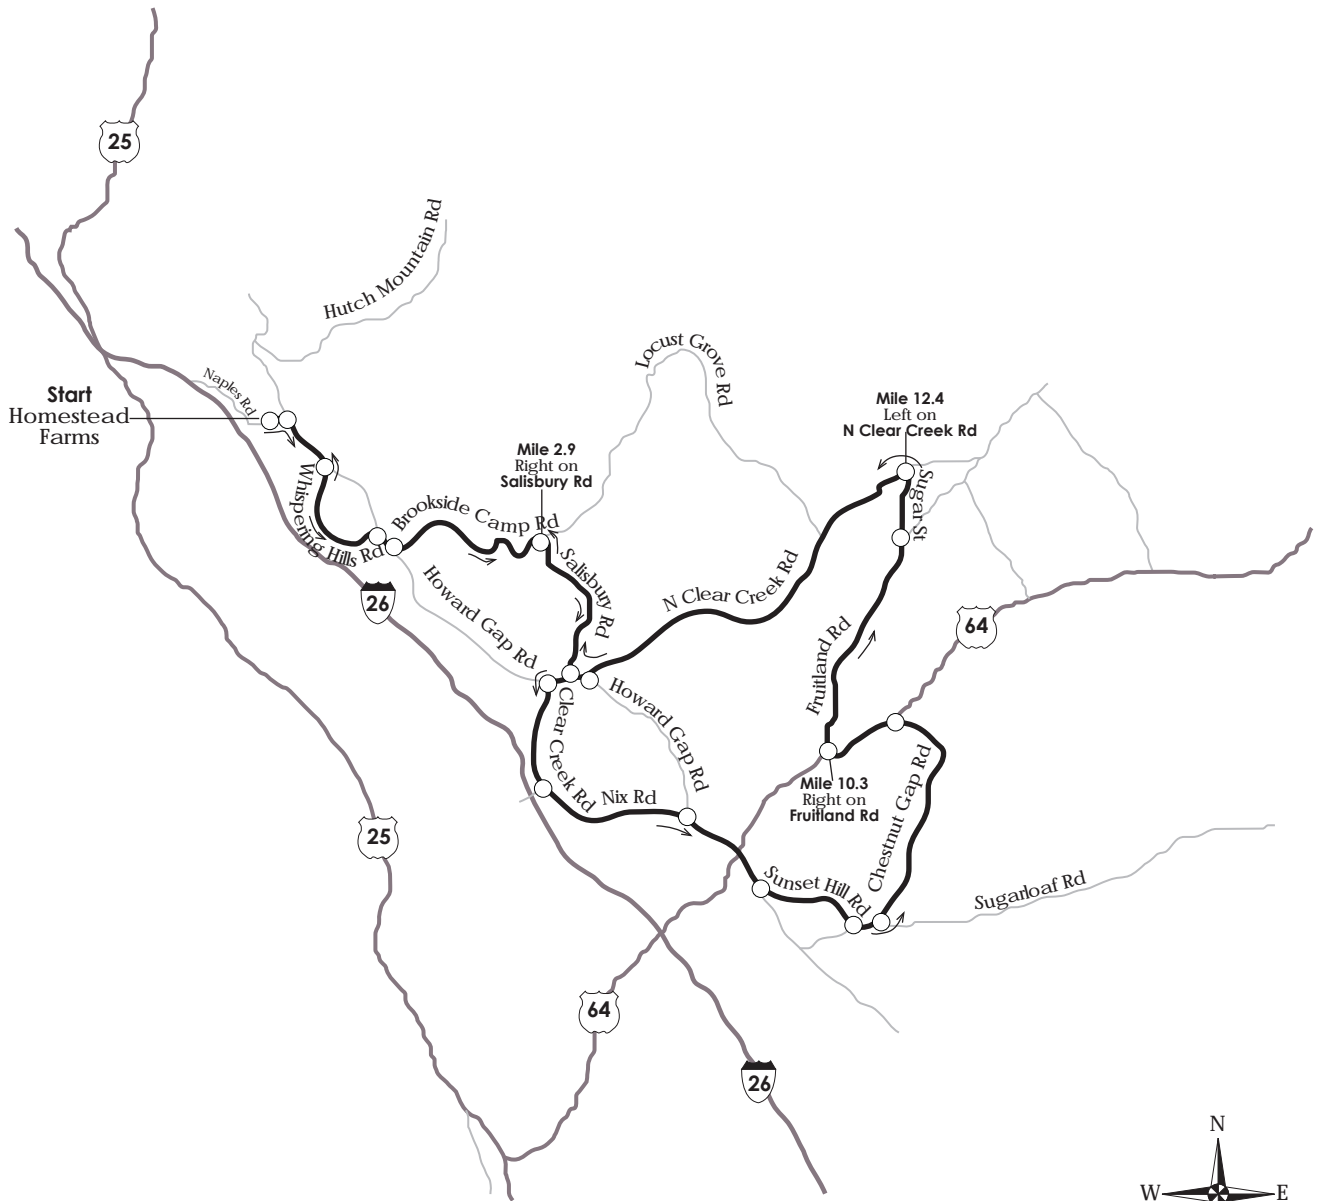

Homestead Farms Family Ride

Profile